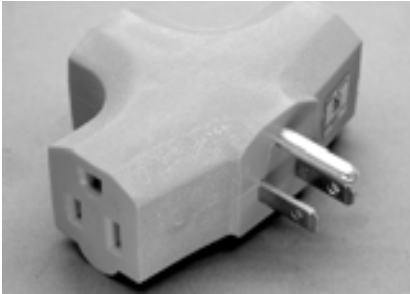

IS-289-BR 3 Outlet Wall Tap 3 Wire Grounded 5-15R - Brown
IS-289-WH As above in White

5-15P

5-15R X3

C US

- Thermoplastic body
- Parallel slots for 3 wire 5-15P polarized grounded plugs
- Swivels for easier plug insertion
- Turns single outlet into 3 outlet wall tap
- Available in brown and white
- Rated at 15A at 125V
- cUL_{US} listed

IS-290-BR 3 Outlet Cube Tap 3 Wire Grounded 5-15R - Brown
IS-290-WH As above in White

5-15P

5-15R X3

C US

- Thermoplastic body
- Grounded for 3 wire 5-15P polarized grounded plugs
- Turns single outlet into 3 outlet wall tap
- Available in brown and white
- Rated at 15A at 125V
- cUL_{US} listed

**TAPS, OUTLETS, ADAPTERS
AND ELECTRICAL ACCESSORIES**

K3

IS-291-OR 3 Outlet Heavy Duty Wall / Floor Tap
Polarized 5-15R - Orange

- Thermoplastic body
- Grounded for 3 wire 5-15P plugs
- Heavy duty construction
- Can attach to wall or be used on the end of extension cord for yardwork or construction
- Available in orange
- Rated at 15A at 125V
- cUL_{us} listed