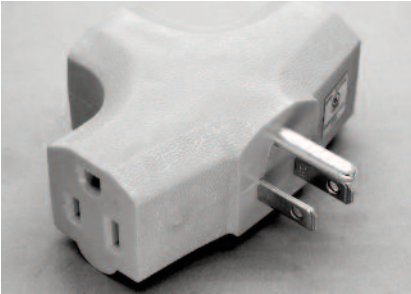

IS-289-BR 3 Outlet Wall Tap 3 Wire Grounded 5-15R - Brown

- Thermoplastic body
- Parallel slots for 3 wire 5-15P polarized grounded plugs
- Swivels for easier plug insertion
- Turns single outlet into 3 outlet wall tap
- Available in brown and white
- Rated at 15A at 125V
- cUL_{US} listed

IS-290-BR 3 Outlet Cube Tap 3 Wire Grounded 5-15R - Brown
IS-290-WH As above in White

- Thermoplastic body
- Grounded for 3 wire 5-15P polarized grounded plugs
- Turns single outlet into 3 outlet wall tap
- Available in brown and white
- Rated at 15A at 125V
- cUL_{US} listed

**TAPS, OUTLETS, ADAPTERS
AND ELECTRICAL ACCESSORIES**

K3

IS-291-OR 3 Outlet Heavy Duty Wall / Floor Tap
Polarized 5-15R - Orange

- Thermoplastic body
- Grounded for 3 wire 5-15P plugs
- Heavy duty construction
- Can attach to wall or be used on the end of extension cord for yardwork or construction
- Available in orange
- Rated at 15A at 125V
- cUL_{us} listed