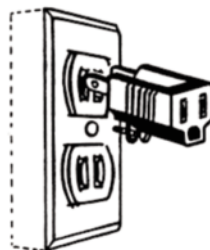

- Converts 2 wire outlet for use with 3 wire parallel blade grounding plugs
- Grounding strap is secured under wall cover plate screw
- Made of unbreakable vinyl
- Available in orange

Outlets and Plugs