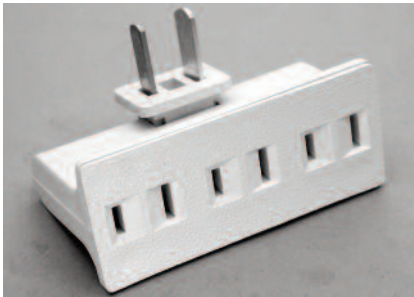

TAPS, OUTLETS, ADAPTERS AND ELECTRICAL ACCESSORIES

K2

IS-287-BR 3 Outlet Wall Tap Polarized 1-15R - Brown

- Thermoplastic body
- Parallel slots for 2 wire 1-15P polarized plugs
- Turns single outlet into 3 outlet wall tap
- Available in brown and white
- Rated at 15A at 125V
- cUL_{US} listed

IS-288-BR 3 Outlet Swivel Wall Tap Polarized 1-15R - Brown
IS-288-WH As above in White

- Thermoplastic body
- Parallel slots for 2 wire 1-15P polarized plugs
- Swivels for easier plug insertion
- Turns single outlet into 3 outlet wall tap
- Available in brown and white
- Rated at 15A at 125V
- cUL_{US} listed

IS-289-BR 3 Outlet Wall Tap 3 Wire Grounded 5-15R - Brown

- Thermoplastic body
- Parallel slots for 3 wire 5-15P polarized grounded plugs
- Swivels for easier plug insertion
- Turns single outlet into 3 outlet wall tap
- Available in brown and white
- Rated at 15A at 125V
- cUL_{US} listed

IS-290-BR 3 Outlet Cube Tap 3 Wire Grounded 5-15R - Brown
IS-290-WH As above in White

- Thermoplastic body
- Grounded for 3 wire 5-15P polarized grounded plugs
- Turns single outlet into 3 outlet wall tap
- Available in brown and white
- Rated at 15A at 125V
- cUL_{US} listed